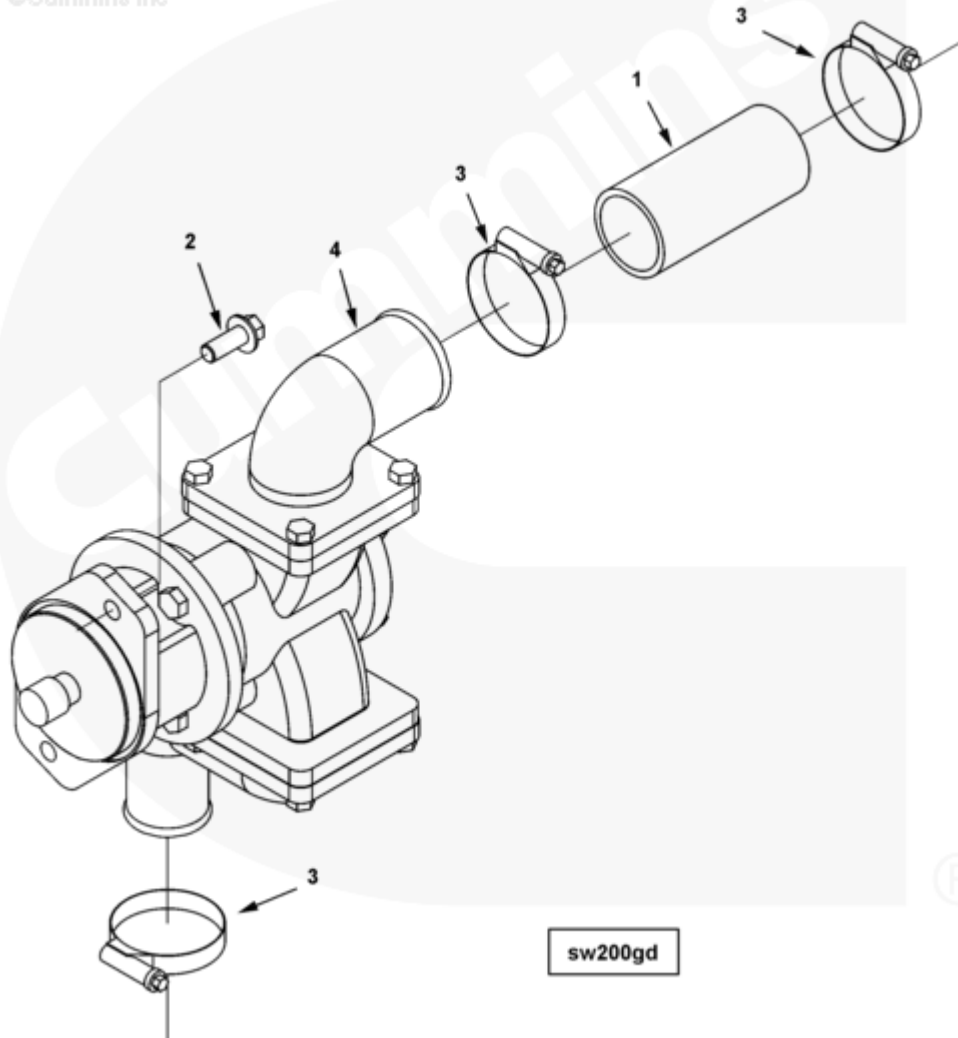

## Parts Catalog - Option Detail

Electronic Parts Catalog - Option Detail				
Option	Group	Graphic	Film Card	Date
SW2002	08.11	sw200gd	II	10-DEC-04
<b>Engines</b>	ISM CM570, ISM CM570/870, ISM CM875, ISM CM876, ISM CM876 E, ISM11 CM876 M103, ISM11 CM876 SN, M11 CELECT, M11 CELECT PLUS, M11 MECHANICAL, QSM11 CM570, QSM11 CM876			

©Cummins Inc

[SMALL](#) | [MEDIUM](#) | [LARGE](#)

Cart	Ref No	Part Number	Part Description	Required	Remarks
View My Cart					
		SW2002	Raw Water Pump		
					Raw Water Pump

<input type="checkbox"/>	1	<a href="#">63241 A</a>	Plain Hose	1	
<input type="checkbox"/>	2	<a href="#">3910495</a>	Hexagon Flange Head Cap Screw	2	M12 X 1.75 X 30.
<input type="checkbox"/>	3	<a href="#">3922848</a>	Hose Clamp	4	
<input type="checkbox"/>	4	<a href="#">4929178</a>	Sea Water Pump	1	
<input type="checkbox"/>		<a href="#">4933743</a>	Seawater Pump Minor Kit	1	
<input type="checkbox"/>		<a href="#">4930628</a>	Seawater Pump Inter Kit	1	
<input type="checkbox"/>		<a href="#">4930629</a>	Seawater Pump Major Kit	1	